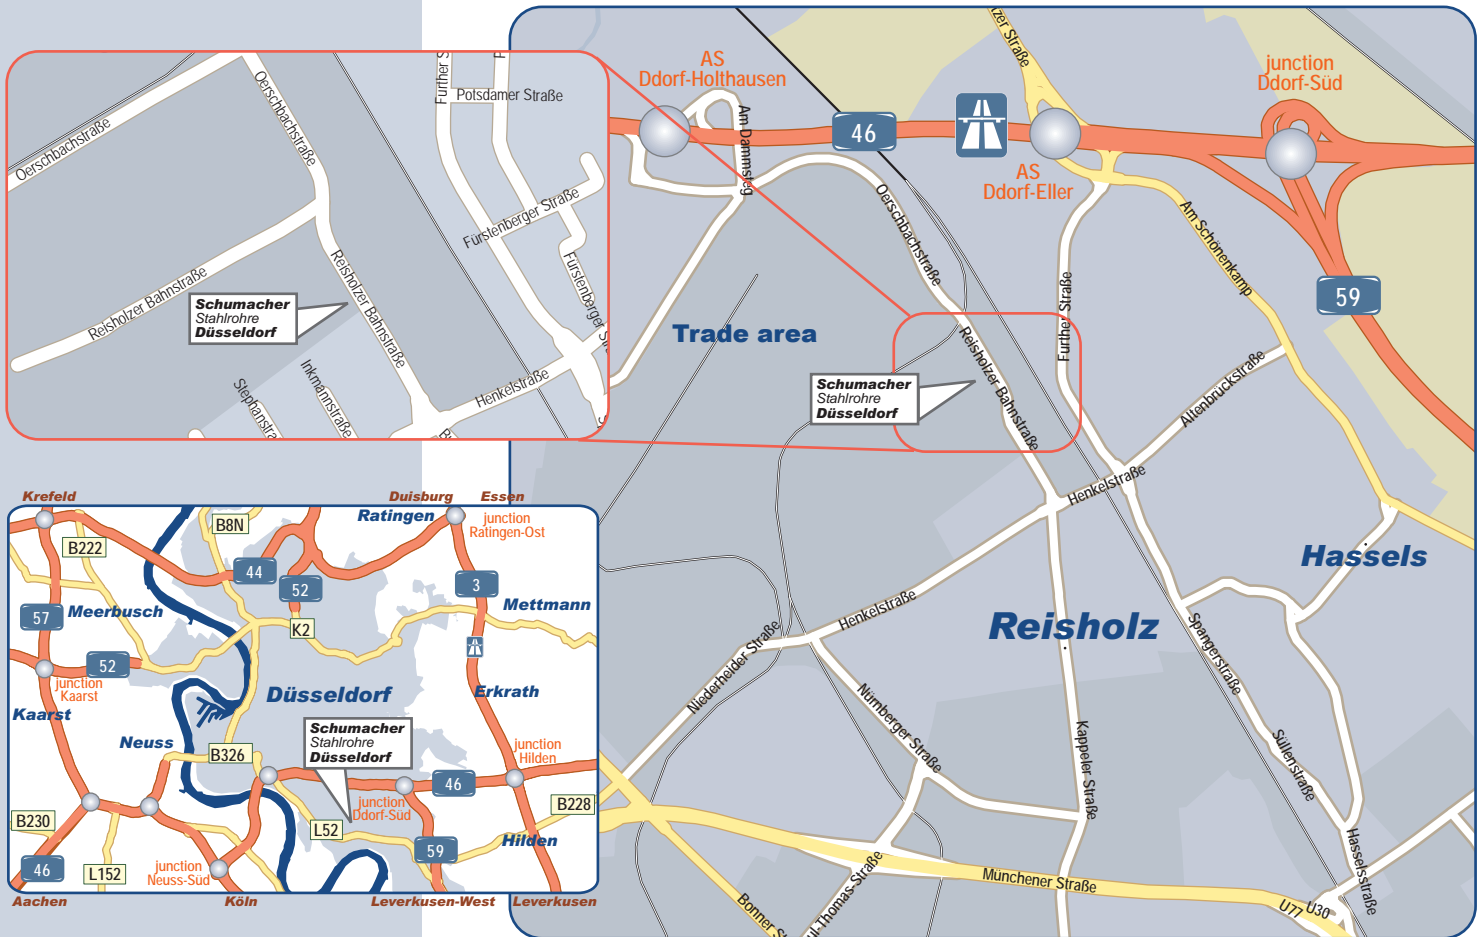

**Schumacher
Stahlrohre
Düsseldorf**

Precision in steel tubes

Description of way

Your direction to Schumacher Stahlrohre:

From Cologne or Krefeld - A 57

- At the junction Neuss Süd take highway A 46 to Wuppertal
- Cross the Bridge Fleherbrücke
- Follow highway A 46 to Wuppertal
- Exit A 46, direction Düsseldorf-Holthausen
- Turn left onto Oerschbachstraße
- Continue along this road (later the road changes to Reisholzer Bahnstraße)
- After approx. 500 meters you find Schumacher Stahlrohre on your right side

From Frankfurt or Oberhausen - A 3

- At the junction Hilden take highway A 46 to Düsseldorf
- Exit A46, direction Düsseldorf-Holthausen
- Keep straight on the road Am Dammsteg until the traffic lights
- At the traffic lights turn left onto Oerschbachstraße
- Continue along this road (later the road changes to Reisholzer Bahnstraße)
- After approx. 500 meters you find Schumacher Stahlrohre on your right side